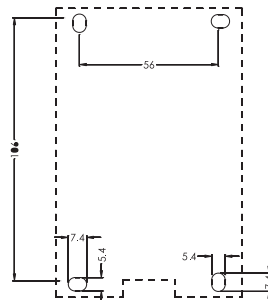

# Overload Relays - Dimensions (mm)

RW17-1D

RW17-2D

RW27

RW27 + BF27

RW67-1D

RW67-2D

# Overload Relays - Dimensions (mm)

# Overload Relays - Dimensions (mm)

RW317

Current ranges	A	B
100...150A	39	20
140...215A		
200...310A	45	25
275...420A		

RW407