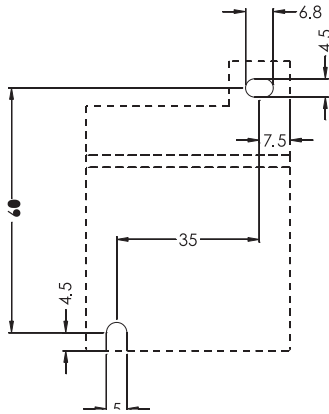

Overload Relays - Dimensions (mm)

RW67 + BF67