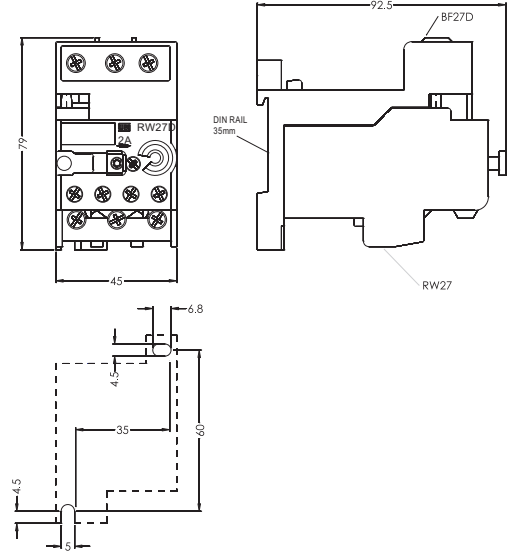

# Overload Relays - Dimensions (mm)

RW17-1D

RW17-2D

RW27

RW27 + BF27

RW67-1D

RW67-2D

# Overload Relays - Dimensions (mm)

# Overload Relays - Dimensions (mm)

RW317

Current ranges	A	B
100...150A	39	20
140...215A		
200...310A	45	25
275...420A		

RW407