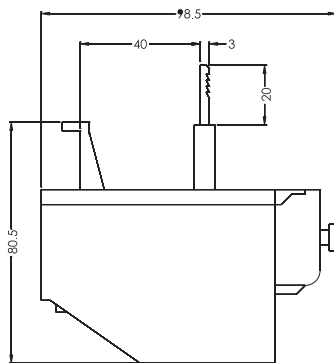

Overload Relays - Dimensions (mm)

RW67 + BF67

RW117-1D

RW117-2D