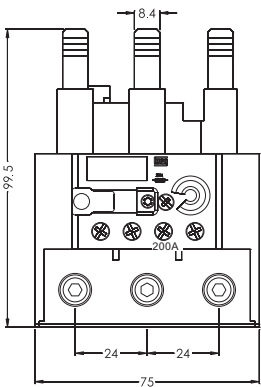

Overload Relays - Dimensions (mm)

RW67 + BF67

RW117-1D

RW117-2D