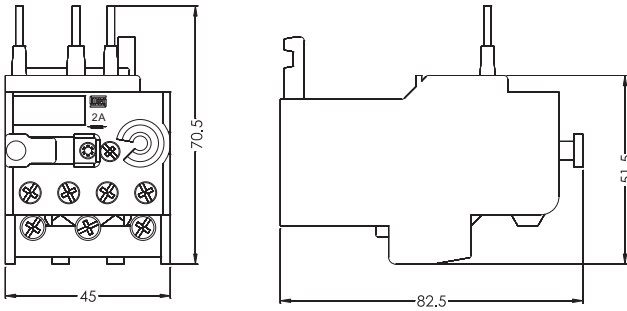

# Overload Relays - Dimensions (mm)

RW17-1D

RW17-2D

RW27

RW27 + BF27

RW67-1D

RW67-2D

# Overload Relays - Dimensions (mm)

# Overload Relays - Dimensions (mm)

RW317

Current ranges	A	B
100...150A	39	20
140...215A		
200...310A	45	25
275...420A		

RW407