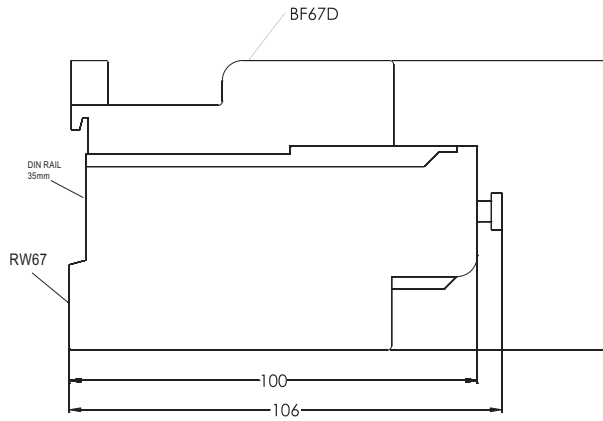

Overload Relays - Dimensions (mm)

RW67 + BF67