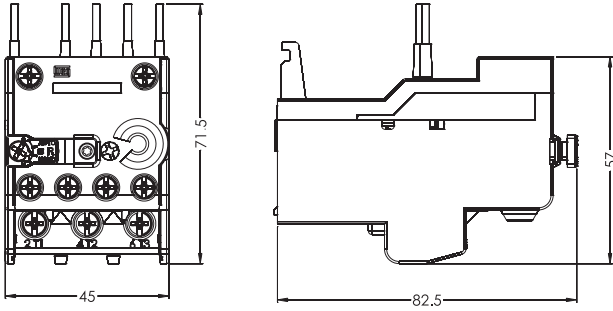

# Overload Relays - Dimensions (mm)

RW17-1D

RW17-2D

RW27

RW27 + BF27

RW67-1D

RW67-2D

# Overload Relays - Dimensions (mm)

# Overload Relays - Dimensions (mm)

RW317

Current ranges	A	B
100...150A	39	20
140...215A		
200...310A	45	25
275...420A		

RW407