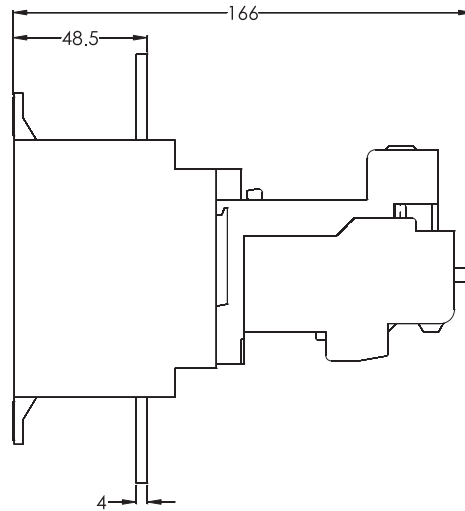

# Overload Relays - Dimensions (mm)

# Overload Relays - Dimensions (mm)

RW317

Current ranges	A	B
100...150A	39	20
140...215A		
200...310A	45	25
275...420A		

RW407