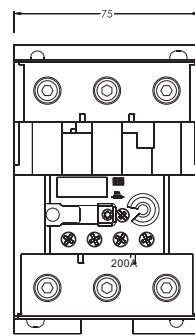

# Overload Relays - Dimensions (mm)

RW17-1D

RW17-2D

RW27

RW27 + BF27

RW67-1D

RW67-2D

# Overload Relays - Dimensions (mm)

# Overload Relays - Dimensions (mm)

RW317

Current ranges	A	B
100...150A	39	20
140...215A		
200...310A	45	25
275...420A		

RW407