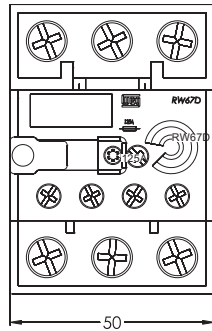

Overload Relays - Dimensions (mm)

RW67 + BF67