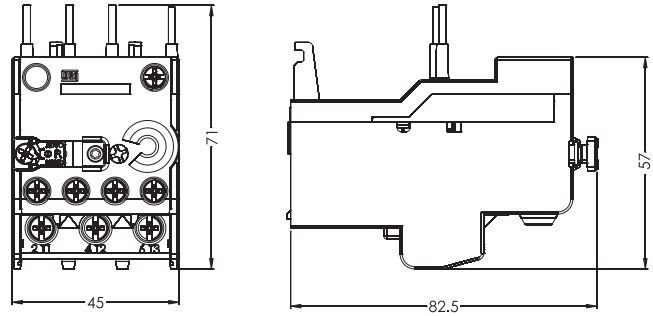

# Overload Relays - Dimensions (mm)

RW17-1D

RW17-2D

RW27

RW27 + BF27

RW67-1D

RW67-2D

# Overload Relays - Dimensions (mm)

# Overload Relays - Dimensions (mm)

RW317

Current ranges	A	B
100...150A	39	20
140...215A		
200...310A	45	25
275...420A		

RW407