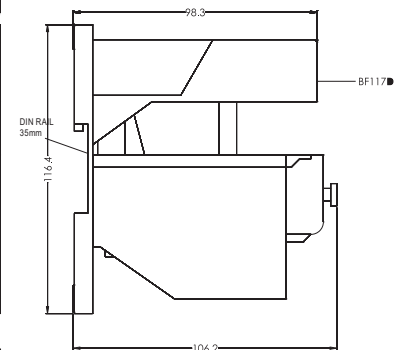

# Overload Relays - Dimensions (mm)

RW17-1D

RW17-2D

RW27

RW27 + BF27

RW67-1D

RW67-2D

# Overload Relays - Dimensions (mm)

# Overload Relays - Dimensions (mm)

RW317

Current ranges	A	B
100...150A	39	20
140...215A		
200...310A	45	25
275...420A		

RW407