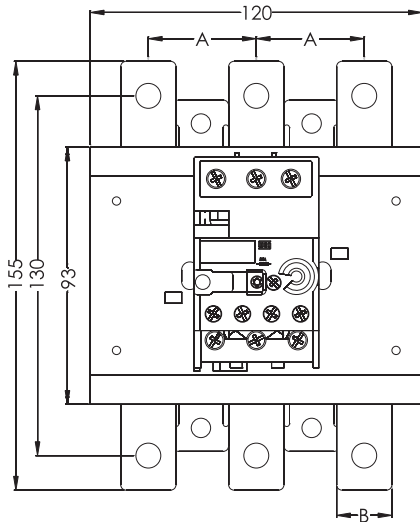

# Overload Relays - Dimensions (mm)

## RW117-1D

# Overload Relays - Dimensions (mm)

RW317

Current ranges	A	B
100...150A	39	20
140...215A		
200...310A	45	25
275...420A		

RW407