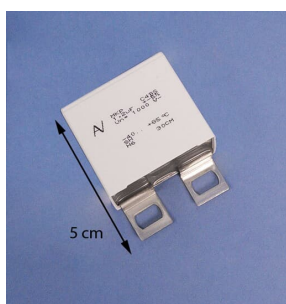

PRODUCT-DETAILS

64423746

MKP C4BSNBX4120ZAJJ; CAPACITOR

General Information

Product ID	64423746
ABB Type Designation	MKP C4BSNBX4120ZAJJ
Catalog Description	MKP C4BSNBX4120ZAJJ; CAPACITOR
Long Description	MKP C4BSNBX4120ZAJJ

Ordering

Customs Tariff Number	85322200
Quote Only	No
Made To Order	No
Part Type	New
Selling Unit of Measure	piece
Minimum Order Quantity	1 piece
Order Multiple	1 piece

Container Information

Gross Volume	0.084 dm ³
--------------	-----------------------

Dimensions

Product Net Height	35 mm
--------------------	-------

Product Net Weight	0.062 kg
Product Net Width	40 mm
Product Net Depth / Length	60 mm

Technical

Technical Information	1,2uF;1000 V;10% Capacitors, not restricted in transportation chain 1,2UF1000V 10%
-----------------------	---